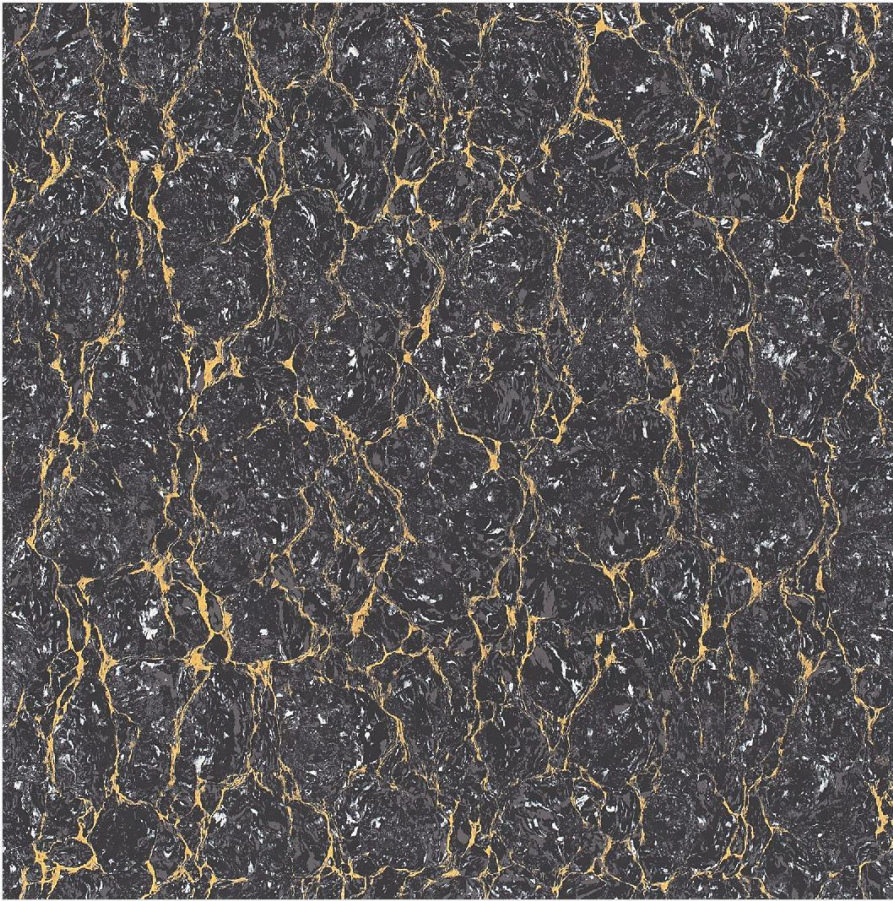

HIGH-GLOSS
FINISH

HIGHLY
DURABLE

600x600mm
DOUBLE CHARGE
VITRIFIED TILES

SERIES
JUPITER - LIGHT

JUPITER
WHITE

NANO
TECHNOLOGY

HIGH-GLOSS
FINISH

HIGHLY
DURABLE