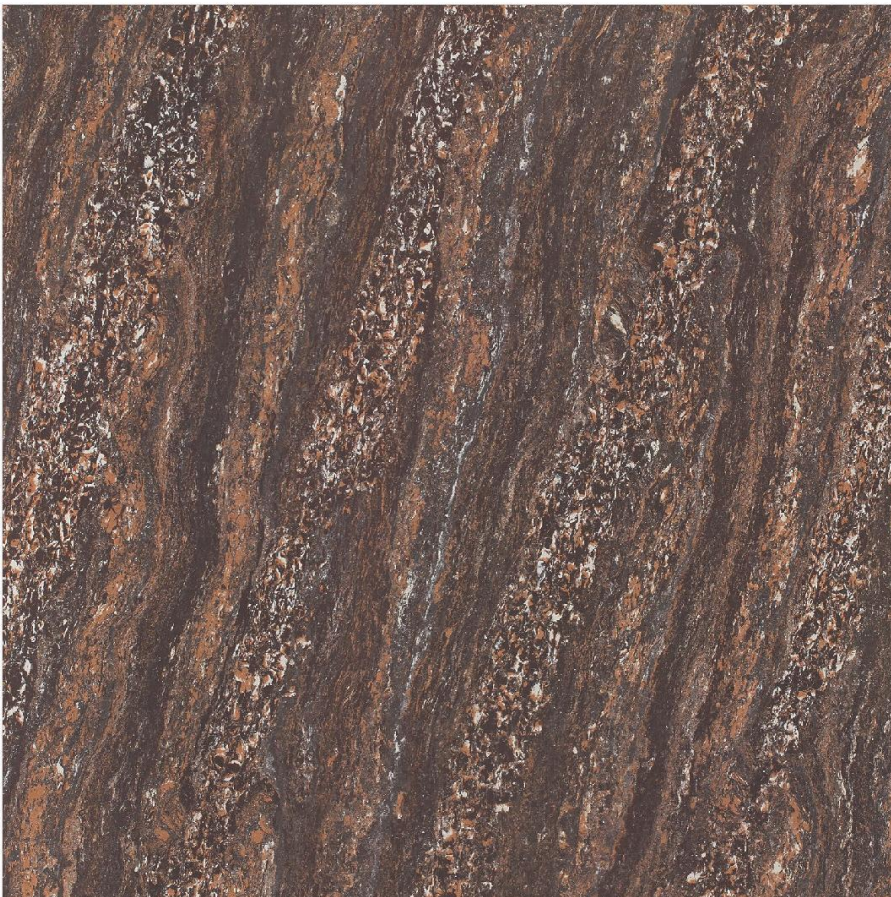

600x600mm
DOUBLE CHARGE
VITRIFIED TILES

SERIES
JUPITER - DARK

JUPITER
BROWN

NANO
TECHNOLOGY

HIGH-GLOSS
FINISH

HIGHLY
DURABLE