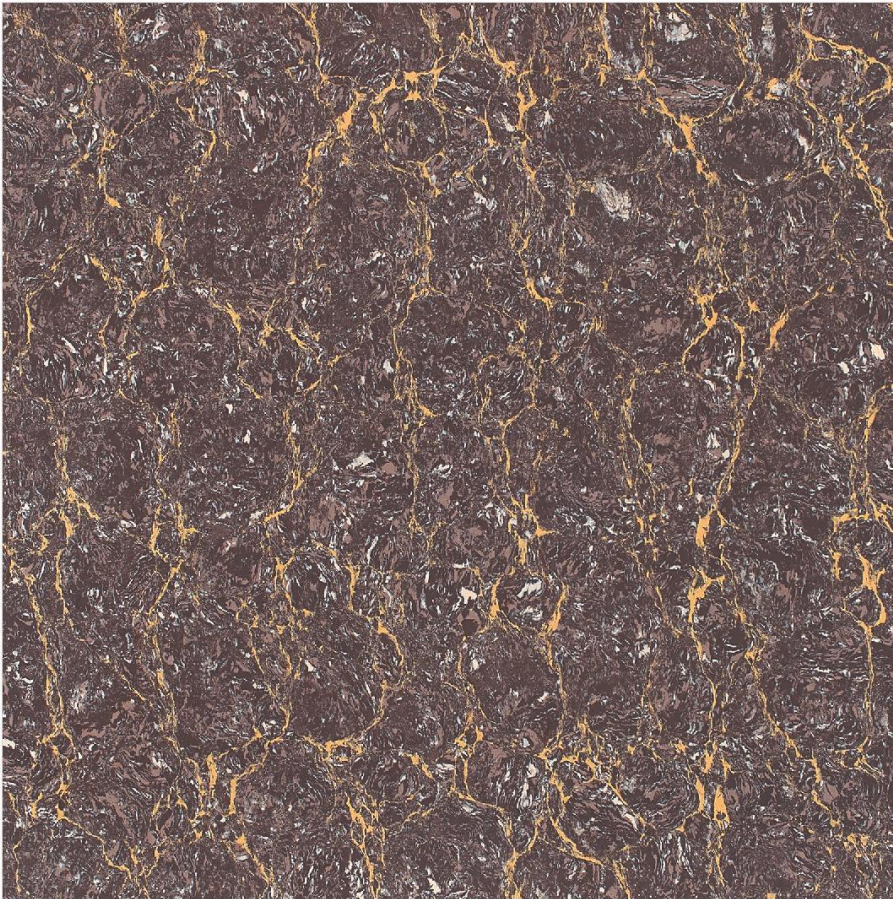

PEARL
GOLD

NANO
TECHNOLOGY

HIGH-GLOSS
FINISH

HIGHLY
DURABLE

600x600mm
DOUBLE CHARGE
VITRIFIED TILES

SERIES
PEARL - DARK

PEARL
CHOCO

NANO
TECHNOLOGY